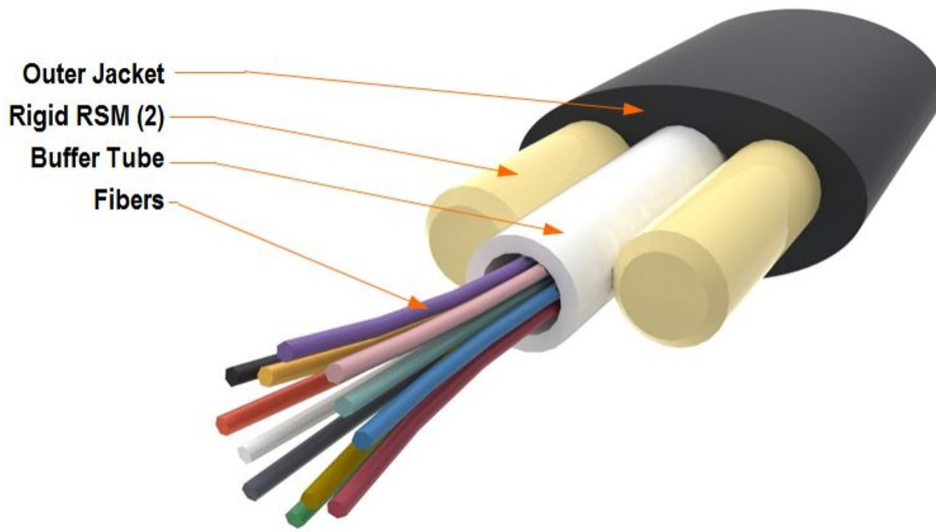

Mechanical Specifications

Minimum Bend Radius, loaded	86 mm | 3.386 in
Minimum Bend Radius, unloaded	81 mm | 3.189 in

Optical Specifications

Fiber Mode	Singlemode
Fiber Type	G.657.A2, TeraSPEED®
Insertion Loss, maximum, connector A	0.4 dB
Return Loss, minimum, connector A	65 dB

Environmental Specifications

Installation temperature	-30 °C to +70 °C (-22 °F to +158 °F)
Operating Temperature	-40 °C to +70 °C (-40 °F to +158 °F)
Storage Temperature	-40 °C to +75 °C (-40 °F to +167 °F)
Environmental Space	Outdoor, buried
Jacket UV Resistance	UV stabilized
Qualification Standards	IEC 60529:2001, IP68 | Telcordia GR-326

Packaging and Weights

Packaging quantity	1