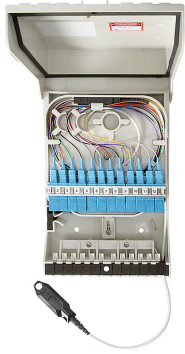

RDT-SM12K00D0929A

RapidFiber® Mini-RDT Distribution Terminal, 12-fiber, LC/UPC, Indoor /outdoor cable, 300 ft, MPO Female W/pulling eye

- Designed to provide a quick and simple solution for installing fiber in small and medium sized MDU's
- Incorporates a unique fiber cable spooling system that stores up fiber cable within the enclosure
- Removes the need for field termination and extensive site survey inspections

Product Classification

Regional Availability	North America
Product Type	Fiber distribution terminal
Product Brand	RapidFiber®
Product Series	Mini-RDT

General Specifications

Adapters, quantity	6
Cable Entry Location	Bottom left Bottom right
Cable Type	Indoor/outdoor - Stranded
Color	Gray
Interface	LC/UPC
Interface, stub	No connector
Mounting	Wall
Port, quantity	12

Dimensions

Height	200 mm 7.874 in
Width	140 mm 5.512 in
Depth	60 mm 2.362 in
Cable Length	304.8 m 1000 ft
Outer Cable Diameter	4 mm 0.157 in

Dimension Drawing

RDT-SM12K00D0929A

Ordering Tree

RDT - S M XX X 0 0 X XXX X X