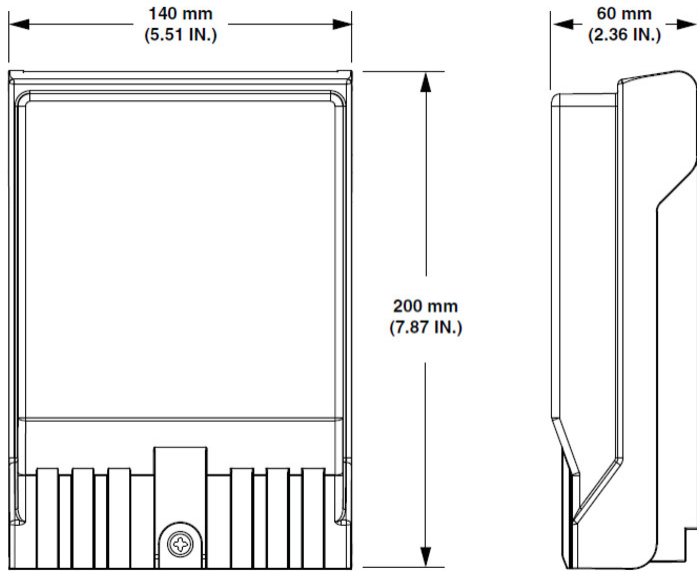

RDT-SM12K00D0929A

RapidFiber® Mini-RDT Distribution Terminal, 12-fiber, LC/UPC, Indoor /outdoor cable, 300 ft, MPO Female W/pulling eye

- Designed to provide a quick and simple solution for installing fiber in small and medium sized MDU's
- Incorporates a unique fiber cable spooling system that stores up fiber cable within the enclosure
- Removes the need for field termination and extensive site survey inspections

Product Classification

Regional Availability	North America
Product Type	Fiber distribution terminal
Product Brand	RapidFiber®
Product Series	Mini-RDT

General Specifications

Adapters, quantity	6
Cable Entry Location	Bottom left Bottom right
Cable Type	Indoor/outdoor - Stranded
Color	Gray
Interface	LC/UPC
Interface, stub	No connector
Mounting	Wall
Port, quantity	12

Dimensions

Height	200 mm 7.874 in
Width	140 mm 5.512 in
Depth	60 mm 2.362 in
Cable Length	304.8 m 1000 ft
Outer Cable Diameter	4 mm 0.157 in

Dimension Drawing

RDT-SM12K00D0929A

Ordering Tree

RDT - S M XX X 0 0 X XXX X X

Stubbed end configuration

A MPO connector
O No connector

Fanout

1 SC/UPC
2 SC/APC
3 LC/UPC
4 LC/APC

Enclosure end configuration

9 900µm - standard

Cable Length (Plenum)

030	30 meters (100')
061	61 meters (200')
092	92 meters (300')
122	122 meters (400')
152	152 meters (500')
183	183 meters (600')