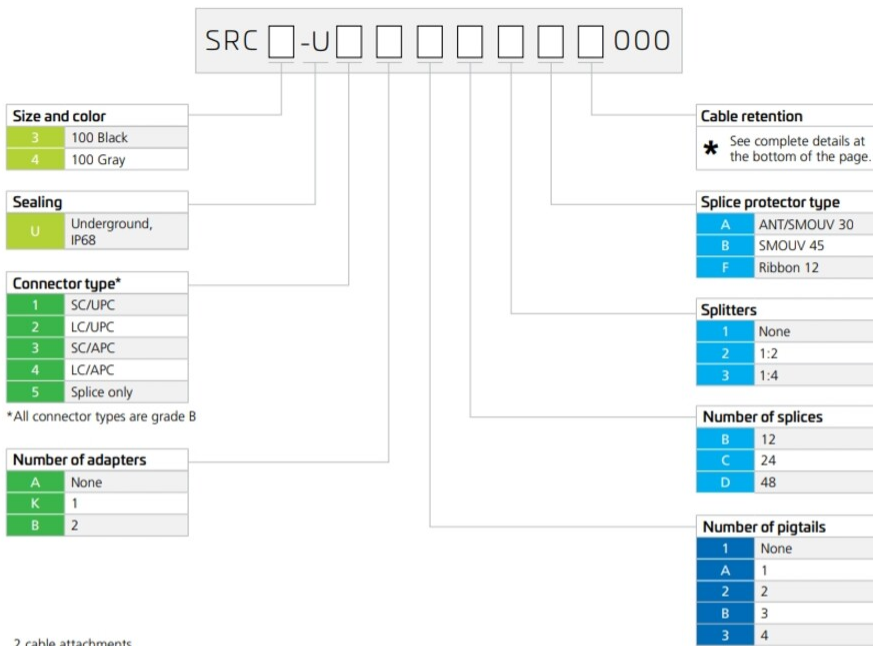

SRC3-U5A1C1BC000

Splicing Capacity, maximum	24
Splicing Capacity, Single Fusion, maximum	24
Splicing Type, Supported	Single fusion
Splitter Type	No splitter
Splitter, quantity	0

Dimensions

Height	267 mm | 10.512 in
Width	117 mm | 4.606 in
Depth	49 mm | 1.929 in
Cable Entry Drop Port Diameter	8 mm (0.31 in) mm

Ordering Tree

*All connector types are grade B

2 cable attachments are supplied.

Cable retention*	Cable Termination Unit (CTU) options				
A: None	B	C	D	E	F
B: NVX-CR-MC-FT-NN	NVX-CR-MC-FT-NN	NVX-CR-MC-RD-NN	NVX-CR-SA-SM-NN	NVX-CR-TI-SM-NN	NVX-CR-DU-FL-NN
C: NVX-CR-MC-RD-NN	- Flat cable - Metal clip - Range 3 x 5 to 4 x 8 mm	- Round cable - Metal clip - Range 4 to 6.2 mm	- Round cable - Dia up to 8 mm - Strength member - Aramide yarns - Single layer	- Round cable - Dia up to 8 mm - Aramide yarns - Single layer	- Round cable - Dia up to 6.2 mm - Aramide yarns - Dual layer - Compact length
D: NVX-CR-SA-SM-NN					
E: NVX-CR-TI-SM-NN					
F: NVX-CR-DU-FL-NN					
G: 4xNVX-CR-MC-FT-NN					
H: 4xNVX-CR-MC-RD-NN					
I: 4xNVX-CR-SA-SM-NN					
J: 4xNVX-CR-TI-SM-NN					
K: 4xNVX-CR-DU-FL-NN					
L: 2xNVX-CR-MC-FT-NN and 2xNVX-CR-MC-RD-NN