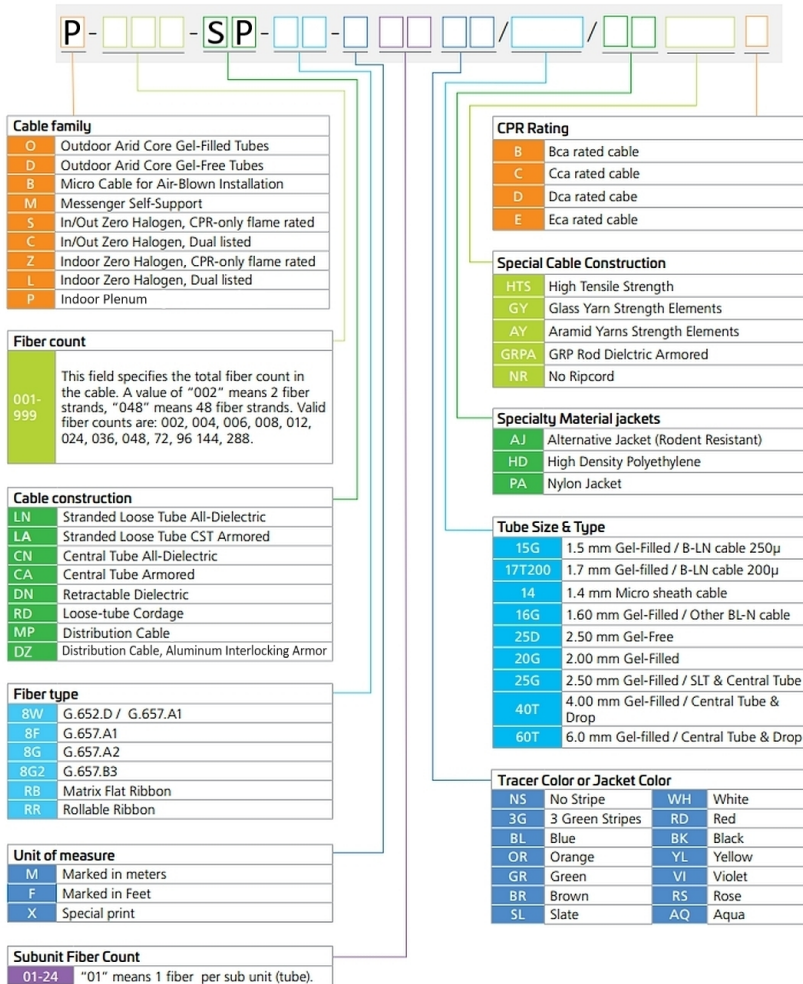

P-SP

Environmental Specifications

Installation temperature	0 °C to +70 °C (-32 °F to +158 °F)
Operating Temperature	-20 °C to +70 °C (-4 °F to +158 °F)
Storage Temperature	-40 °C to +70 °C (-40 °F to +158 °F)
Cable Qualification Standards	ANSI/ICEA S-83-596 | Telcordia GR-409
Environmental Space	Plenum

* Footnotes

Operating Temperature Specification applicable to non-terminated bulk fiber cable