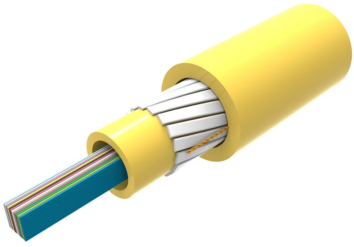

R-CN

Fiber Optic Cable, Indoor/Outdoor Riser, Central Tube All-Dielectric

- Indoor/outdoor cables are tough enough for outdoor use while also being listed for indoor use
- Superior mechanical and optical performance with unmatched stability and quality
- Available Jacket Colors: Aqua, Black and Yellow

Product Classification

Regional Availability	Asia Australia/New Zealand EMEA Latin America North America
Portfolio	CommScope®
Product Type	Fiber indoor/outdoor cable
Product Series	R-CN

General Specifications

Cable Type	Ribbon central tube
Construction Type	Non-armored
Subunit Type	Gel-free

Environmental Specifications

Environmental Space	Riser
----------------------------	-------