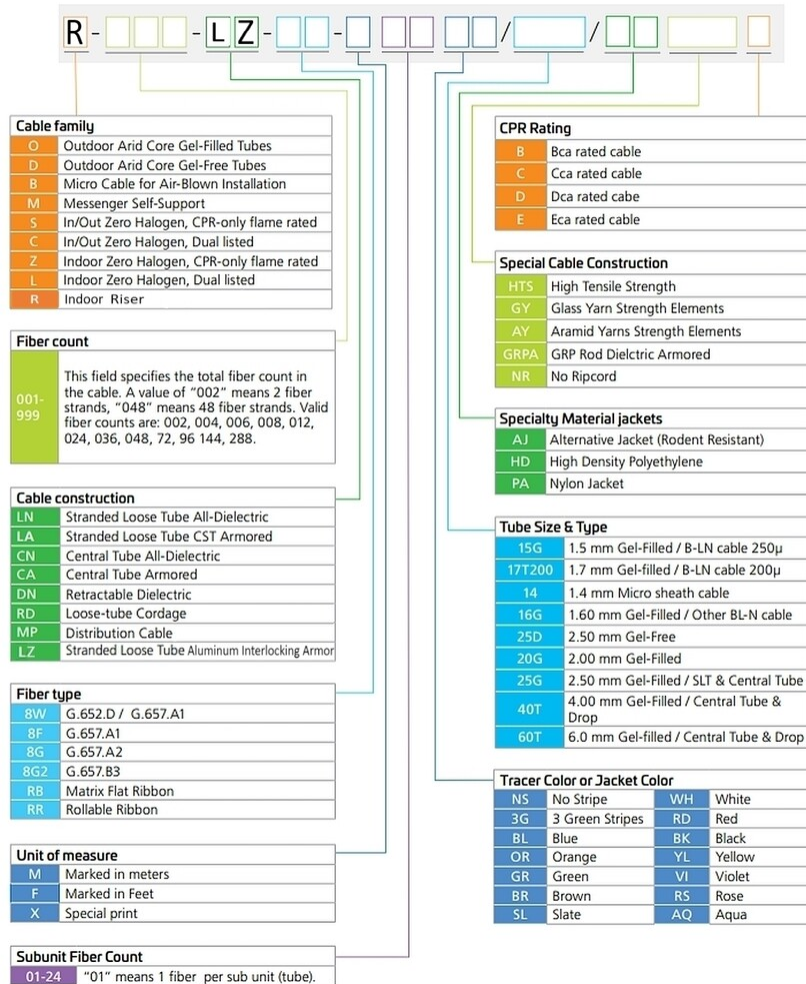

R-LZ

Fiber Optic Cable, Indoor/Outdoor Riser, Stranded Loose Tube, Aluminum Interlocking Armor

- Indoor/outdoor cables are tough enough for outdoor use while also being listed for indoor use
- Superior mechanical and optical performance with unmatched stability and quality

Product Classification

Regional Availability	Asia Australia/New Zealand EMEA Latin America North America
Portfolio	CommScope®
Product Type	Fiber indoor/outdoor cable
Product Series	R-LZ

General Specifications

Cable Type	Stranded loose tube
Construction Type	Armored
Subunit Type	Gel-free

Ordering Tree

R-LZ

Environmental Specifications

Environmental Space Riser