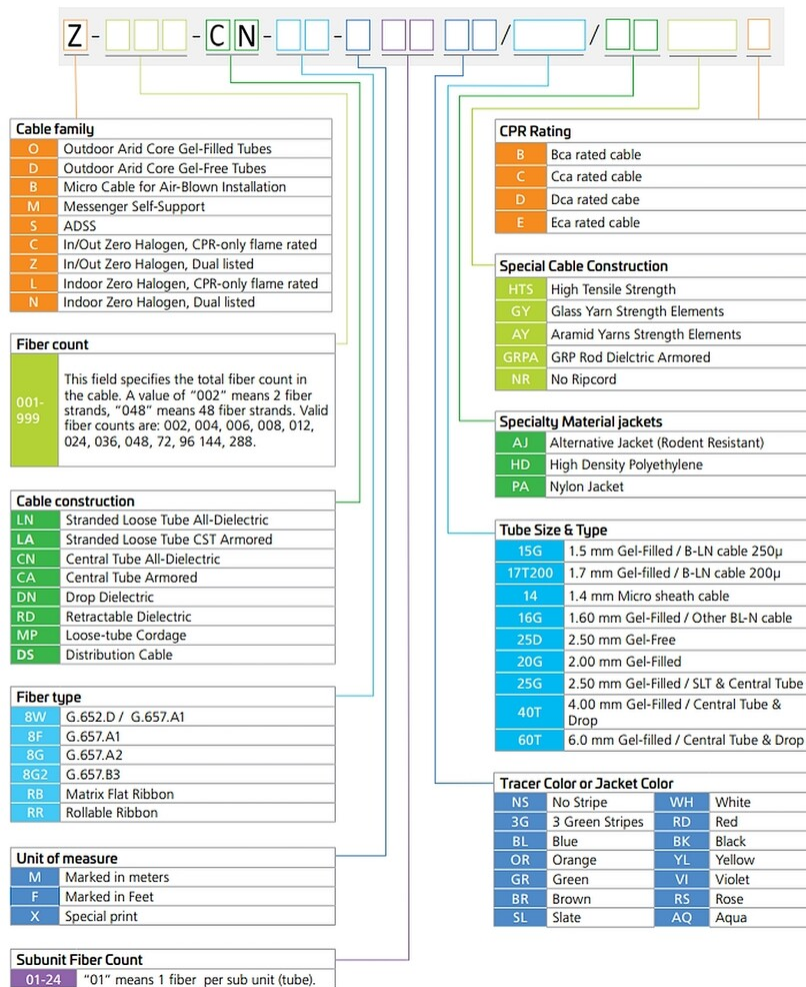

Z-CN

Environmental Specifications

Environmental Space Low Smoke Zero Halogen (LSZH) | Riser