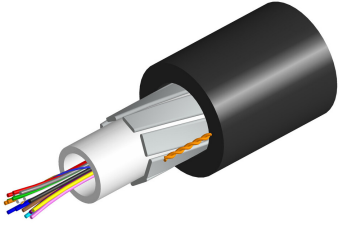

## Base Product

Fiber Optic Cable, Indoor/Outdoor Zero Halogen, Dual listed, Central Tube All-Dielectric

- Indoor/outdoor cables are tough enough for outdoor use while also being listed for indoor use
- Superior mechanical and optical performance with unmatched stability and quality

## General Specifications

<b>Cable Type</b>	Ribbon central tube
<b>Construction Type</b>	Non-armored
<b>Subunit Type</b>	Gel-free