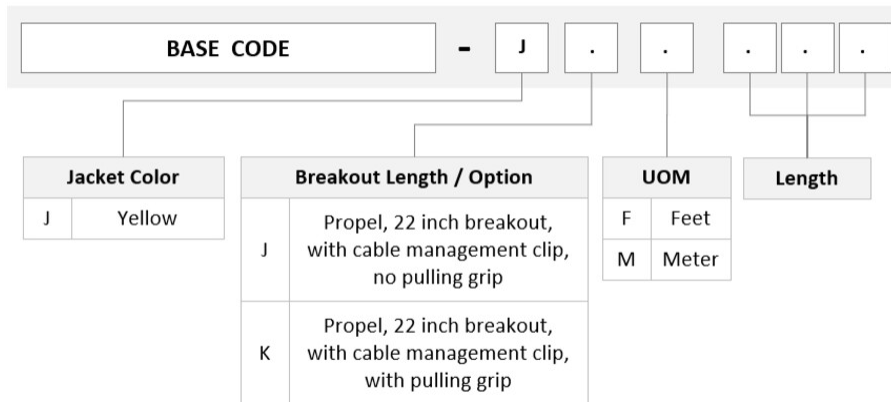

U3GQXQXT8

Cable Assembly Length Range (m)	3 – 305
Cable Assembly Length Range (ft)	10 – 999

Ordering Tree

Mechanical Specifications

Cable Retention Strength, maximum	11.24 lb @ 0 ° | 4.40 lb @ 90 °

Optical Specifications

Fiber Mode	Singlemode
Fiber Type	G.657.A2, TeraSPEED®

Environmental Specifications

Operating Temperature	-10 °C to +60 °C (+14 °F to +140 °F)
EN50575 CPR Cable EuroClass Fire Performance	B2ca
Environmental Space	Indoor | Low Smoke Zero Halogen (LSZH)

Regulatory Compliance/Certifications

Agency	Classification
ANATEL	Compliant
ISO 9001:2015	Designed, manufactured and/or distributed under this quality management system