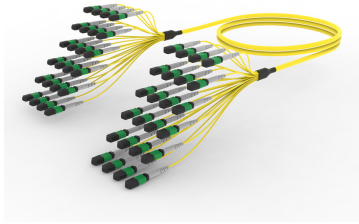

UGGQXQXTN

Base Product

Ultra Low Loss (ULL) Singlemode MPO8 (Pinned) to MPO8 (Pinned), Fiber Trunk Cable Assembly, 192-Fiber, Plenum

Product Classification

Regional Availability	Asia Australia/New Zealand China Europe India Latin America Middle East/Africa North America
Portfolio	CommScope®
Product Type	Fiber trunk cable assembly
Product Brand	Propel SYSTIMAX ULL
Ordering Note	For additional jacket colors, please contact a CommScope Sales Representative For lengths greater than 999 ft (304 m), orders must be in meters Minimum length may vary based on cable configuration

General Specifications

Connector A, quantity	24
Color, boot A	Gray
Color, connector A	Green
Connector B, quantity	24
Color, boot B	Gray
Color, connector B	Green
Construction Type	Stranded
Furcation Color	Yellow
Interface, Connector A	MPO-08/APC Male
Interface, Connector B	MPO-08/APC Male
Jacket Color	Yellow
Polarity	Method B Enhanced (ULL)
Fibers per Subunit, quantity	8
Total Fibers, quantity	192

Dimensions

Breakout Length	22 in
------------------------	-------

UGGQXQXTN

Cable Assembly Length Range (m) 3 – 305
Cable Assembly Length Range (ft) 10 – 999

Ordering Tree

Mechanical Specifications

Cable Retention Strength, maximum 11.24 lb @ 0 ° | 4.40 lb @ 90 °

Optical Specifications

Fiber Mode Singlemode
Fiber Type G.657.A2, TeraSPEED®

Environmental Specifications

Operating Temperature -10 °C to +60 °C (+14 °F to +140 °F)
Environmental Space Indoor | Plenum

Regulatory Compliance/Certifications