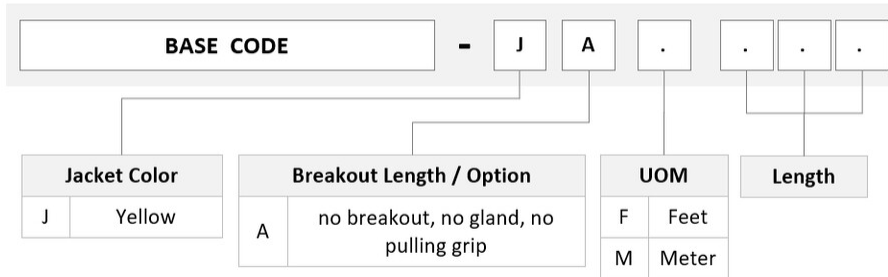

UQGRPUC7R

Ordering Tree

Mechanical Specifications

Cable Retention Strength, maximum 11.24 lb @ 0 ° | 4.40 lb @ 90 °

Optical Specifications

Fiber Mode Singlemode

Fiber Type G.657.A2, TeraSPEED®

Environmental Specifications

Operating Temperature -10 °C to +60 °C (+14 °F to +140 °F)

Environmental Space Indoor | Plenum

Regulatory Compliance/Certifications

Agency	Classification
CHINA-ROHS	Below maximum concentration value
ISO 9001:2015	Designed, manufactured and/or distributed under this quality management system
ROHS	Compliant
UK-ROHS	Compliant

Included Products

- 760249691 P-016-MP-8G1-F30YL – Fiber indoor cable, Plenum MPO Light Duty for Patchcords, 16 fiber, Singlemode G.657.A2/B2, Feet jacket marking, Yellow jacket color
- 860661399 – Fiber Optic Connector Kit, singlemode, OS2, MPO-16/APC, ULL, unpinned, green, for 3 mm cable