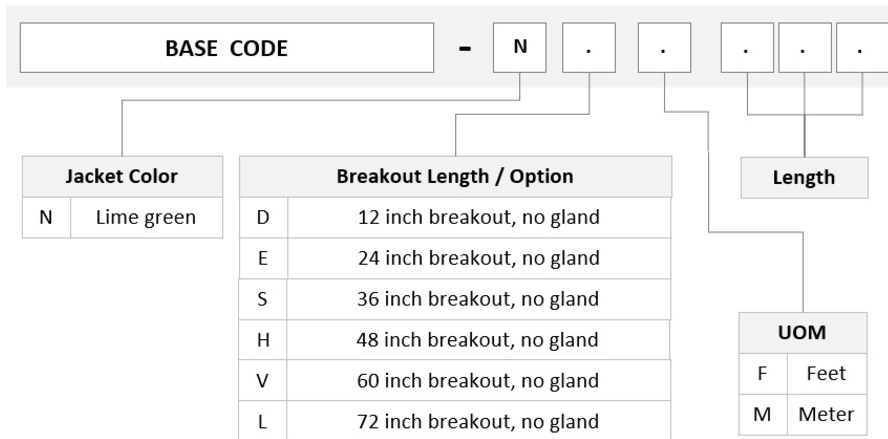

General Specifications

Connector A, quantity	1
Color, boot A	Red
Color, connector A	Lime green
Connector B, quantity	2
Color, boot B	Gray
Color, connector B	Lime green
Construction Type	Stranded
Furcation Color	Lime green
Interface, Connector A	MPO-24/UPC Female
Interface, Connector B	MPO-08/UPC Female
Jacket Color	Lime green
Polarity	Method B Enhanced (ULL)
Fibers per Subunit, quantity	16
Total Fibers, quantity	16

Dimensions

UQV2DQP7R

Breakout Length	12 in 24 in 36 in 48 in 60 in 72 in
Cable Assembly Length Range (m)	3 – 305
Cable Assembly Length Range (ft)	10 – 999

Ordering Tree

Mechanical Specifications

Cable Retention Strength, maximum	11.24 lb @ 0 ° 4.40 lb @ 90 °
--	---------------------------------