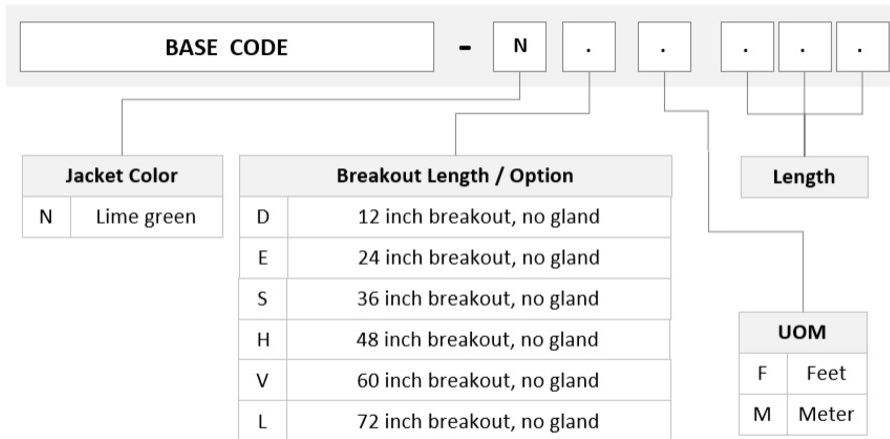

UQV2P2EBH

Base Product

Ultra Low Loss (ULL) OM5 , 2X3, MPO24 (Non-Pinned) to MPO24 (Non-Pinned-QSFP), 48-Fiber, Conversion Array, Plenum

Product Classification

Regional Availability	Asia Australia/New Zealand China Europe India Latin America Middle East/Africa North America
Portfolio	CommScope®
Product Type	Fiber conversion array cable assembly
Product Brand	Propel SYSTIMAX ULL
Ordering Note	For additional jacket colors, please contact a CommScope Sales Representative For lengths greater than 999 ft (304 m), orders must be in meters Minimum length may vary based on cable configuration

General Specifications

Connector A, quantity	2
Color, boot A	Red
Color, connector A	Lime green
Connector B, quantity	3
Color, boot B	Red
Color, connector B	Lime green
Construction Type	Stranded
Furcation Color	Lime green
Interface, Connector A	MPO-24/UPC Female
Interface, Connector B	MPO-24/UPC Female
Jacket Color	Lime green
Polarity	Method B Enhanced (ULL)
Fibers per Subunit, quantity	24
Total Fibers, quantity	48

Dimensions

Breakout Length	12 in 24 in 36 in 48 in 60 in 72 in
------------------------	---

UQV2P2EBH

Cable Assembly Length Range (m) 3 – 305
Cable Assembly Length Range (ft) 10 – 999

Ordering Tree

Mechanical Specifications