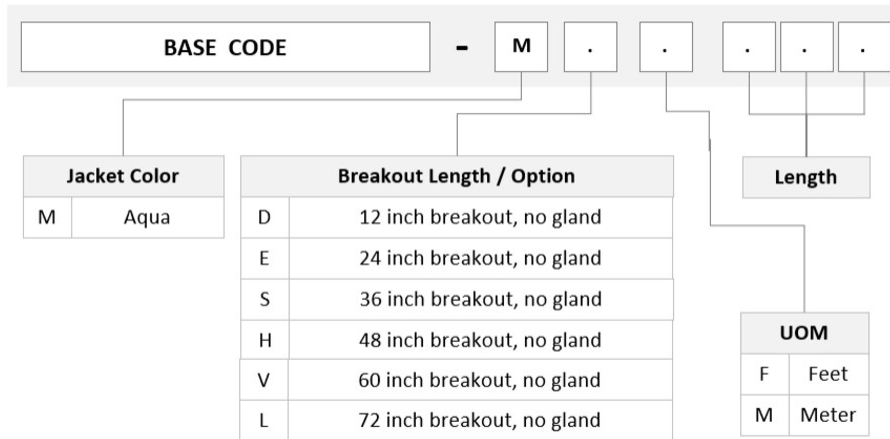

UQX2X2EBH

Base Product

Ultra Low Loss (ULL) OM4, 2X3, MPO24 (Pinned) to MPO24 (Non-Pinned-QSFP), 48-Fiber, Conversion Array, Plenum

Product Classification

Regional Availability	Asia Australia/New Zealand China Europe India Latin America Middle East/Africa North America
Portfolio	CommScope®
Product Type	Fiber conversion array cable assembly
Product Brand	Propel SYSTIMAX ULL
Ordering Note	For additional jacket colors, please contact a CommScope Sales Representative For lengths greater than 999 ft (304 m), orders must be in meters Minimum length may vary based on cable configuration

General Specifications

Connector A, quantity	2
Color, boot A	Red
Color, connector A	Aqua
Connector B, quantity	3
Color, boot B	Red
Color, connector B	Aqua
Construction Type	Stranded
Furcation Color	Aqua
Interface, Connector A	MPO-24/UPC Male
Interface, Connector B	MPO-24/UPC Female
Jacket Color	Aqua
Polarity	Method B Enhanced (ULL)
Fibers per Subunit, quantity	24
Total Fibers, quantity	48

Dimensions

Breakout Length	12 in 24 in 36 in 48 in 60 in 72 in
------------------------	---

UQX2X2EBH

Cable Assembly Length Range (m) 3 – 305
Cable Assembly Length Range (ft) 10 – 999

Ordering Tree

Mechanical Specifications