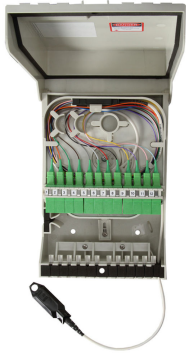

RDT-SM12J60D3059A

RapidFiber® Mini-RDT Distribution Terminal, 12-fiber, SC/APC, Indoor/outdoor cable, 305 m

- Designed to provide a quick and simple solution for installing fiber in small and medium sized MDU's
- Incorporates a unique fiber cable spooling system that stores up fiber cable within the enclosure
- Removes the need for field termination and extensive site survey inspections

Product Classification

Regional Availability	North America
Product Type	Fiber distribution terminal
Product Brand	RapidFiber®
Product Series	Mini-RDT

General Specifications

Adapters, quantity	12
Cable Entry Location	Bottom left Bottom right
Cable Type	Indoor/outdoor - Stranded
Color	Gray
Interface	SC/APC
Interface, stub	MPO
Lock Type	Security screw
Mounting	Wall
Port, quantity	12

Dimensions

Height	200 mm 7.874 in
Width	140 mm 5.512 in
Depth	60 mm 2.362 in
Cable Length	305 m 1,000.656 ft
Outer Cable Diameter	4 mm 0.157 in

Dimension Drawing

RDT-SM12J60D3059A

Ordering Tree

RDT - S M XX X 0 0 X XXX X X