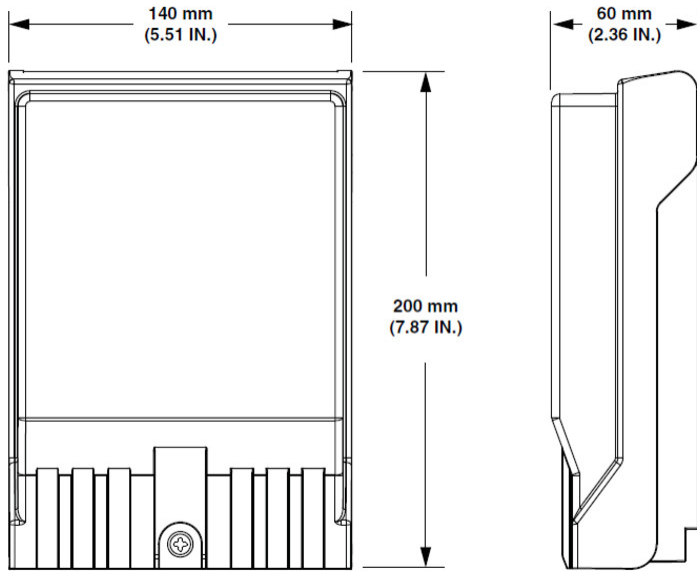

RDT-SM12J60D3059A

RapidFiber® Mini-RDT Distribution Terminal, 12-fiber, SC/APC, Indoor/outdoor cable, 305 m

- Designed to provide a quick and simple solution for installing fiber in small and medium sized MDU's
- Incorporates a unique fiber cable spooling system that stores up fiber cable within the enclosure
- Removes the need for field termination and extensive site survey inspections

Product Classification

Regional Availability	North America
Product Type	Fiber distribution terminal
Product Brand	RapidFiber®
Product Series	Mini-RDT

General Specifications

Adapters, quantity	12
Cable Entry Location	Bottom left Bottom right
Cable Type	Indoor/outdoor - Stranded
Color	Gray
Interface	SC/APC
Interface, stub	MPO
Lock Type	Security screw
Mounting	Wall
Port, quantity	12

Dimensions

Height	200 mm 7.874 in
Width	140 mm 5.512 in
Depth	60 mm 2.362 in
Cable Length	305 m 1,000.656 ft
Outer Cable Diameter	4 mm 0.157 in

Dimension Drawing

RDT-SM12J60D3059A

Ordering Tree

RDT - S M XX X 0 0 X XXX X X

Stubbed end configuration

A MPO connector
O No connector

Fanout

1 SC/UPC
2 SC/APC
3 LC/UPC
4 LC/APC

Enclosure end configuration

9 900µm - standard

Cable Length (Plenum)

030	30 meters (100')
061	61 meters (200')
092	92 meters (300')
122	122 meters (400')
152	152 meters (500')
183	183 meters (600')