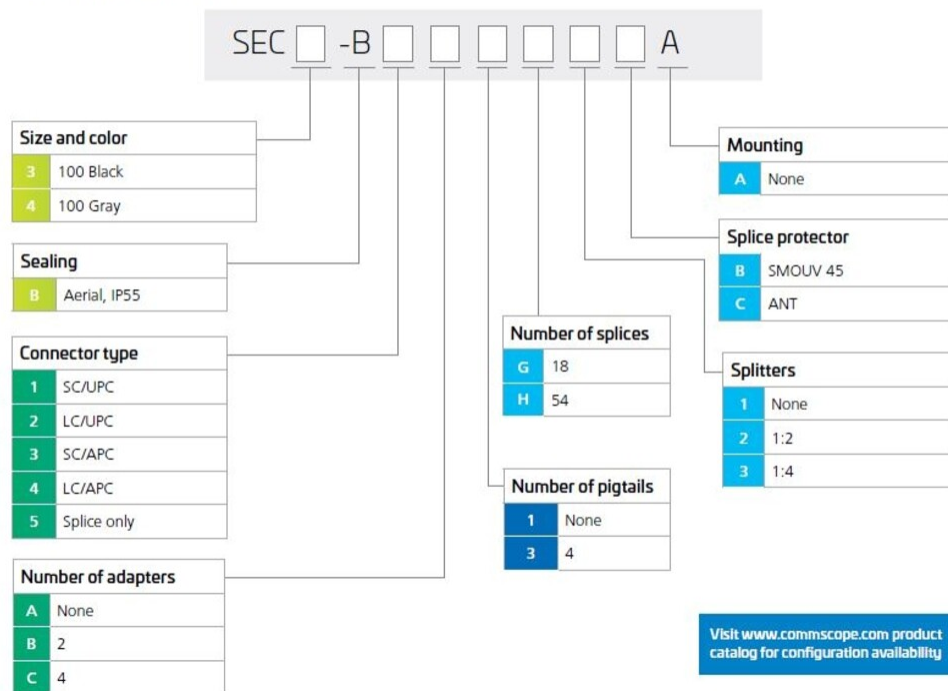

SEC4-B3C1G3BA000

Splices per Tray, quantity	18
Splicing Capacity, maximum	12
Splicing Capacity, Single Fusion, maximum	12
Splicing Type, Supported	Single fusion
Split Ratio	Symmetrical
Splitter Type	1 x 4
Splitter, quantity	1

Dimensions

Height	130 mm 5.118 in
Width	216 mm 8.504 in
Depth	62 mm 2.441 in

Ordering Tree

Ordering information

Optical Specifications

Fiber Type	G.657.A1 G.657.A2 G.657.B3
-------------------	--------------------------------