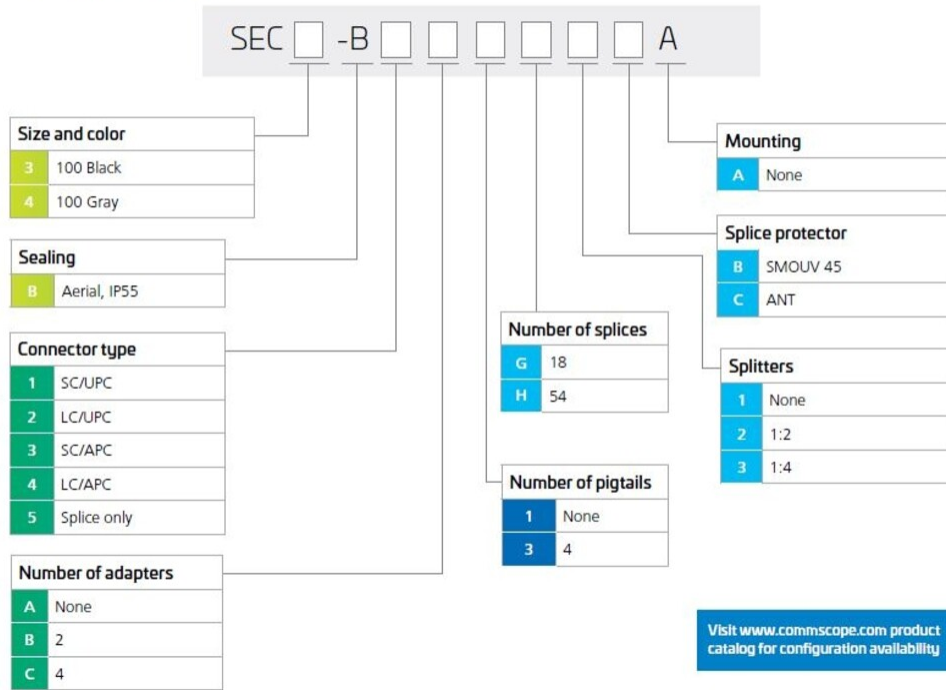

SEC4-B5A1G3BA000

Splicing Capacity, Single Fusion, maximum	18
Splicing Type, Supported	Single fusion
Split Ratio	Symmetrical
Splitter Type	1 x 4
Splitter, quantity	1

Dimensions

Height	130 mm 5.118 in
Width	216 mm 8.504 in
Depth	62 mm 2.441 in

Ordering Tree

Ordering information

Optical Specifications

Fiber Type	G.657.A1 G.657.A2 G.657.B3
-------------------	--------------------------------

Environmental Specifications

Environmental Space	Facade Outdoor
----------------------------	------------------