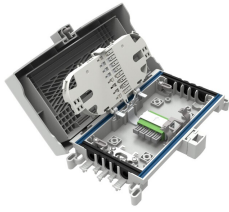

SEC4-B5A1G3BA000

NOVUX™ SEC Closure, splice only, no adapters, 1x factory-installed 1:4 bare splitter mounting included, gray

- Design optimized for FTTH façade applications with gray and black colors
- Agnostic to connectivity technologies: splice, connector, field-installable connector for agility and flexibility
- Innovative removable hinge design allows cover to open from the left, right, or top
- Identification plate for either QR code or customer logo
- QR code and CommScope cTrak® app for one-click access to all product information

Product Classification

Regional Availability	EMEA
Regional Availability Note	Contact your local CommScope representative for specific availability
Product Type	In-line, rectangular fiber closure
Product Brand	NOVUX™
Product Series	SEC100

General Specifications

Cable Capacity, Branch	2 Round 8.0–12.0 mm (0.31–0.47 in)
Cable Capacity, Drop	6 Round 3.0–6.0 mm (0.12–0.23 in) for pre-connectorized cables 6 Round 3.0–7.0 mm (0.12–0.27 in)
Cable Capacity, Feeder	2 Round 8.0–12.0 mm (0.31–0.47 in)
Cable Ports Quantity, total	10 round ports
Cable Sealing Type	Gasket/grommet configuration
Closure Sealing Type	Hinged with lock
Closure Style	In-line
Color	Black
Mounting	Facade Wall
Network Area Type	Drop
Port Type	No adapter No adapter
Splice Tray Included, quantity	1
Splice Tray Type Included	18-way, heat shrink
Splices per Tray, quantity	18
Splicing Capacity, maximum	18

SEC4-B5A1G3BA000

Splicing Capacity, Single Fusion, maximum	18
Splicing Type, Supported	Single fusion
Split Ratio	Symmetrical
Splitter Type	1 x 4
Splitter, quantity	1

Dimensions

Height	130 mm 5.118 in
Width	216 mm 8.504 in
Depth	62 mm 2.441 in