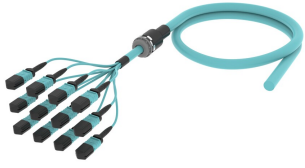

UKXMXUCCM

Base Product

Ultra Low Loss (ULL) OM4 MPO12 UPC (pinned) to Unconnectorized Fiber Trunk Cable Assembly, 144-Fiber, Armored Indoor Dual Rated (OFNR/LSZH)

Product Classification

Regional Availability	Asia Australia/New Zealand China Europe India Latin America Middle East/Africa North America
Portfolio	CommScope®
Product Type	Fiber trunk cable assembly
Product Brand	Propel SYSTIMAX ULL
Ordering Note	For additional jacket colors, please contact a CommScope Sales Representative For lengths greater than 999 ft (304 m), orders must be in meters Minimum length may vary based on cable configuration

General Specifications

Connector A, quantity	12
Color, boot A	Black
Color, connector A	Aqua
Connector B, quantity	0
Construction Type	Armored Stranded
Furcation Color	Aqua
Interface, Connector A	MPO-12/UPC Male
Interface, Connector B	Unterminated
Jacket Color	Aqua
Polarity	Method B Enhanced (ULL)
Fibers per Subunit, quantity	12
Total Fibers, quantity	144

Dimensions

Breakout Length	22 in
Cable Assembly Length Range (m)	3 – 305
Cable Assembly Length Range (ft)	10 – 999

Ordering Tree

Mechanical Specifications

Cable Retention Strength, maximum 11.24 lb @ 0° | 4.40 lb @ 90°

Included Products

- 760249676
N-144-MZ-5K-F12AQ/20T/B2 - Fiber indoor cable, LazrSPEED® Riser/LSZH rated, MPO Trunk, interlocking aluminum armored, Multimode OM4, 144 fiber multi-unit with 12 fiber subunits, Gel-free, Feet jacket marking, Aqua jacket color, B2ca flame rating
- 860659006 - MPO12, ULL, MALE, OM3/4, AQUA, 2MM