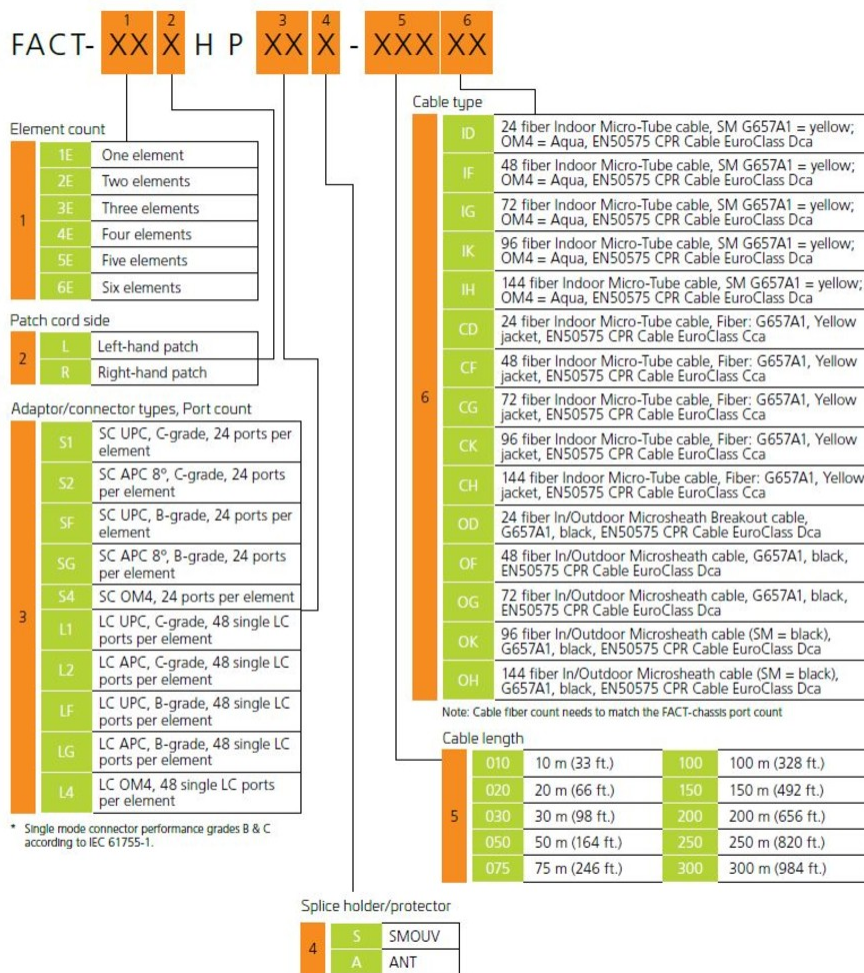

FACT® Fiber Optic Pre-cabled Chassis, gray, 3E high, 144-port, singlemode, loaded with LC/UPC adapters and pre-cabled yellow indoor micro-tube cable, 100 meters

- Designed for use with the all-purpose all-front-access FACT frames and FIST-GR3 frames supporting up to 2,688 LC or 1,344 SC connections in a single frame (FACT-IC frame 2880 LC or 1440 SC)
- Reduced installation and maintenance time via the toolless snap-on design supporting both interconnect and cross-connect applications
- Flexible customization enabled by 4 chassis types (patch-only, patch-splice, pre-cabled and splice-only) to support all ODF applications
- High density through the single FACT element height (1E) being 30% less tall compared to the industry standard panel height (1HU)

Product Classification

Regional Availability	EMEA
Portfolio	CommScope®
Product Type	Fiber patch chassis, with indoor cable
Product Brand	FACT®
Product Series	FACT

General Specifications

Functionality	Patching
Application	Compatible with FIST-GR3-style frames
Body Style	Right-hand patch
Cable Stub Type	Indoor, microcable
Color	Gray
Growth Configuration	Fully loaded
Interface, front	LC/UPC
Patch Cord Routing	Right sided
Rack Type	EIA 19 in
Rack Units	2.1
Shelf Movement	Sliding
Splicing Type	SMOUV
Total Ports, quantity	144

760254307 | FACT-3ERHPLIS-100CH

Transmission Standards

ETSI EN 300 019-1-3 | IEC 61300-3-30

Dimensions

Height	92.85 mm 3.656 in
Width	524 mm 20.63 in
Depth	283 mm 11.142 in
Cable Length	100 m 328.084 ft

Ordering Tree

Optical Specifications

Fiber Mode	Singlemode
Fiber Type	G.657.A1

760254307 | FACT-3ERHPL1S-100CH

Performance Grade	Standard C grade
Insertion Loss, maximum	0.5 dB
Return Loss, minimum	50 dB

Environmental Specifications