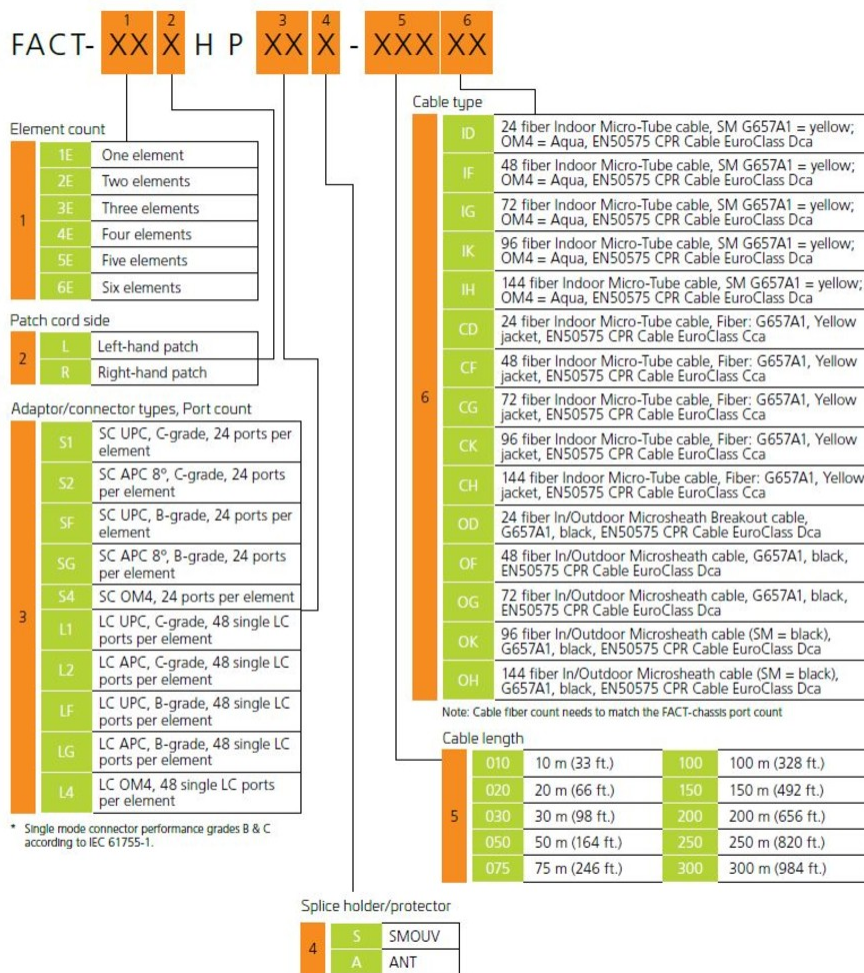

FACT® Fiber Optic Pre-cabled Chassis, gray, 3E high, 144-port, singlemode, loaded with LC/APC adapters and pre-cabled yellow indoor micro-tube cable, 75 meters

- Designed for use with the all-purpose all-front-access FACT frames and FIST-GR3 frames supporting up to 2,688 LC or 1,344 SC connections in a single frame (FACT-IC frame 2880 LC or 1440 SC)
- Reduced installation and maintenance time via the toolless snap-on design supporting both interconnect and cross-connect applications
- Flexible customization enabled by 4 chassis types (patch-only, patch-splice, pre-cabled and splice-only) to support all ODF applications
- High density through the single FACT element height (1E) being 30% less tall compared to the industry standard panel height (1HU)

Product Classification

Regional Availability	EMEA
Portfolio	CommScope®
Product Type	Fiber patch chassis, with indoor cable
Product Brand	FACT®
Product Series	FACT

General Specifications

Functionality	Patching
Application	Compatible with FIST-GR3-style frames
Body Style	Right-hand patch
Cable Stub Type	Indoor, microcable
Color	Gray
Growth Configuration	Fully loaded
Interface, front	LC/APC
Patch Cord Routing	Right sided
Rack Type	EIA 19 in
Rack Units	2.1
Shelf Movement	Sliding
Splicing Type	SMOUV
Total Ports, quantity	144

760254311 | FACT-3ERHPL2S-075CH

Transmission Standards

ETSI EN 300 019-1-3 | IEC 61300-3-30

Dimensions

Height	92.85 mm 3.656 in
Width	524 mm 20.63 in
Depth	283 mm 11.142 in
Cable Length	75 m 246.063 ft

Ordering Tree

Optical Specifications

Fiber Mode	Singlemode
Fiber Type	G.657.A1

760254311 | FACT-3ERHPL2S-075CH

Performance Grade	Standard C grade
Insertion Loss, maximum	0.5 dB
Return Loss, minimum	50 dB

Environmental Specifications