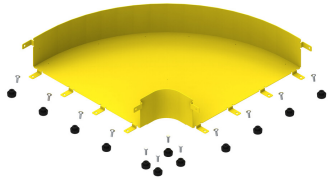

# FGS-MH9E-M

---

FiberGuide® 90° Horizontal Elbow, 4x18in, Yellow

## General Specifications

<b>Angle/Bend Direction</b>	90°
<b>Color</b>	Yellow
<b>Orientation</b>	Horizontal
<b>Section Type</b>	Elbow section

## Dimensions

<b>Height</b>	120.14 mm   4.73 in
<b>Width</b>	476 mm   18.74 in
<b>Length</b>	614.43 mm   24.19 in
<b>System Dimensions</b>	102 mm x 457 mm (4 in x 18 in)