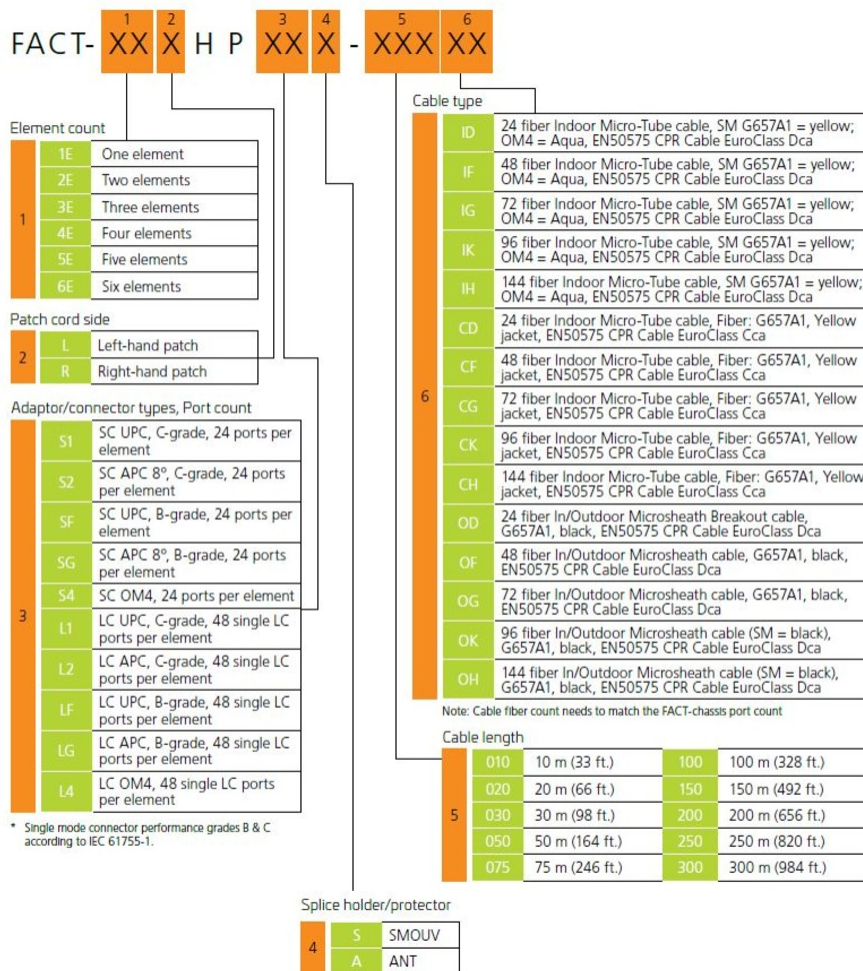

760255788 | FACT-2ERHPL2S-150CK-HR04

Splicing Capacity, maximum	96
Splicing Type	SMOUV
Total Ports, quantity	96
Transmission Standards	ETSI EN 300 019-1-3 | IEC 61300-3-30

Dimensions

Height	61.9 mm | 2.437 in
Width	524 mm | 20.63 in
Depth	283 mm | 11.142 in
Cable Length	150 m | 492.126 ft

Ordering Tree