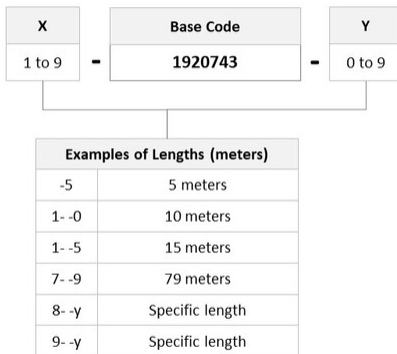

General Specifications

Connector A, quantity	2
Color, boot A	Beige
Color, connector A	Beige
Connector B, quantity	2
Color, boot B	Beige
Color, connector B	Beige
Interface, Connector A	LC/UPC
Interface, Connector B	LC/UPC
Jacket Color	Aqua
Total Fibers, quantity	2

Dimensions

Cord Length	24 m 78.74 ft
Diameter Over Jacket	1.8 mm 0.071 in

Ordering Tree

2-1920743-4

Optical Specifications

Fiber Mode Multimode
Fiber Type OM3, LazrSPEED®

Environmental Specifications

Environmental Space Low Smoke Zero Halogen (LSZH)