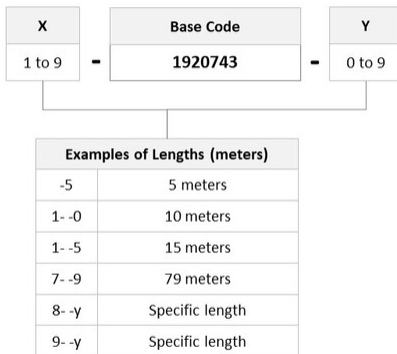

General Specifications

Connector A, quantity	2
Color, boot A	Beige
Color, connector A	Beige
Connector B, quantity	2
Color, boot B	Beige
Color, connector B	Beige
Interface, Connector A	LC/UPC
Interface, Connector B	LC/UPC
Jacket Color	Aqua
Total Fibers, quantity	2

Dimensions

Cord Length	25 m 82.021 ft
Diameter Over Jacket	1.8 mm 0.071 in

Ordering Tree

2-1920743-5

Optical Specifications

Fiber Mode Multimode
Fiber Type OM3, LazrSPEED®

Environmental Specifications

Environmental Space Low Smoke Zero Halogen (LSZH)