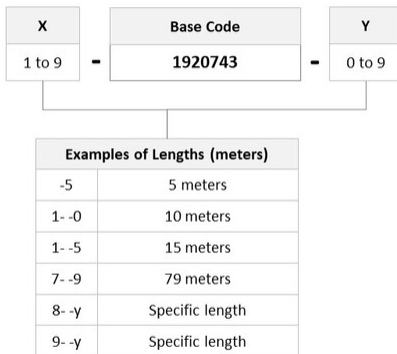

General Specifications

Connector A, quantity	2
Color, boot A	Beige
Color, connector A	Beige
Connector B, quantity	2
Color, boot B	Beige
Color, connector B	Beige
Interface, Connector A	LC/UPC
Interface, Connector B	LC/UPC
Jacket Color	Aqua
Total Fibers, quantity	2

Dimensions

Cord Length	30 m 98.425 ft
Diameter Over Jacket	1.8 mm 0.071 in

Ordering Tree

3-1920743-0

Optical Specifications

Fiber Mode Multimode
Fiber Type OM3, LazrSPEED®

Environmental Specifications

Environmental Space Low Smoke Zero Halogen (LSZH)