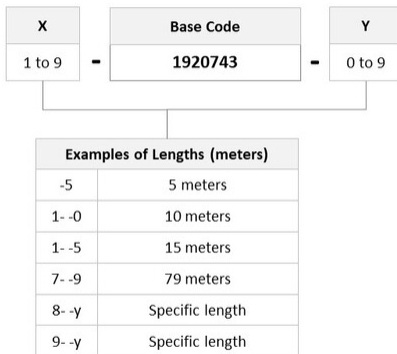

General Specifications

Connector A, quantity	2
Color, boot A	Beige
Color, connector A	Beige
Connector B, quantity	2
Color, boot B	Beige
Color, connector B	Beige
Interface, Connector A	LC/UPC
Interface, Connector B	LC/UPC
Jacket Color	Aqua
Total Fibers, quantity	2

Dimensions

Cord Length	36 m 118.11 ft
Diameter Over Jacket	1.8 mm 0.071 in

Ordering Tree

3-1920743-6

Optical Specifications

Fiber Mode Multimode
Fiber Type OM3, LazrSPEED®

Environmental Specifications

Environmental Space Low Smoke Zero Halogen (LSZH)