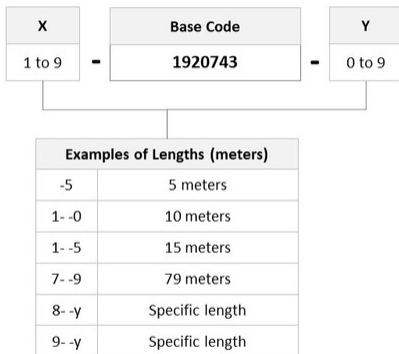

4-1920743-2

Optical Specifications

Fiber Mode Multimode
Fiber Type OM3, LazrSPEED®

Environmental Specifications

Environmental Space Low Smoke Zero Halogen (LSZH)

Packaging and Weights

Packaging quantity 1

Regulatory Compliance/Certifications

Agency	Classification
CHINA-ROHS	Above maximum concentration value
ISO 9001:2015	Designed, manufactured and/or distributed under this quality management system
REACH-SVHC	Compliant as per SVHC revision on www.commscope.com/ProductCompliance
ROHS	Compliant/Exempted
UK-ROHS	Compliant/Exempted