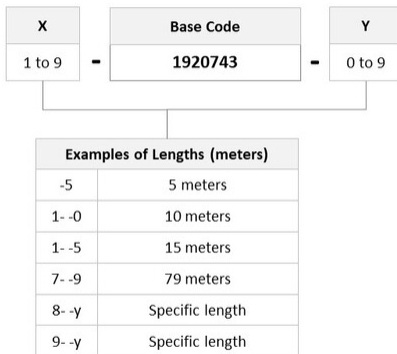

General Specifications

Connector A, quantity	2
Color, boot A	Beige
Color, connector A	Beige
Connector B, quantity	2
Color, boot B	Beige
Color, connector B	Beige
Interface, Connector A	LC/UPC
Interface, Connector B	LC/UPC
Jacket Color	Aqua
Total Fibers, quantity	2

Dimensions

Cord Length	48 m 157.48 ft
Diameter Over Jacket	1.8 mm 0.071 in

Ordering Tree

4-1920743-8

Optical Specifications

Fiber Mode Multimode
Fiber Type OM3, LazrSPEED®

Environmental Specifications

Environmental Space Low Smoke Zero Halogen (LSZH)