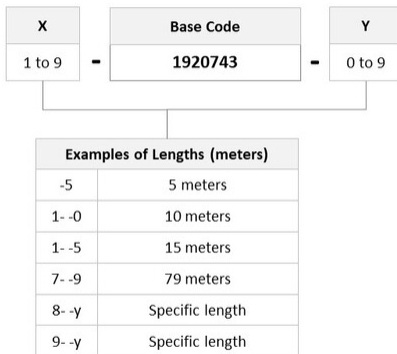

9-1920743-0

Optical Specifications

Fiber Mode	Multimode
Fiber Type	OM3, LazrSPEED®

Environmental Specifications

Environmental Space	Low Smoke Zero Halogen (LSZH)

Packaging and Weights

Packaging quantity	1

Regulatory Compliance/Certifications

Agency	Classification
CHINA-ROHS	Above maximum concentration value
ISO 9001:2015	Designed, manufactured and/or distributed under this quality management system
REACH-SVHC	Compliant as per SVHC revision on www.commscope.com/ProductCompliance
ROHS	Compliant/Exempted
UK-ROHS	Compliant/Exempted