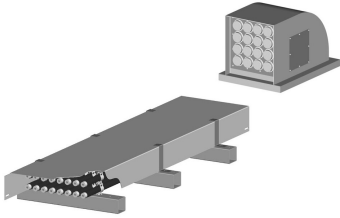

ROOF-CABLE-SUPPORTS

Base Product

Rooftop Cable Supports and Equipment

CommScope offers a full line of Cable Support products for Wall Mounted applications, including:

- Cable Support Brackets
- Splice Kits
- Covers
- Z-Brackets

Product Classification

Portfolio CommScope®
Product Type Roof cable supprt

Material Specifications

Material Type Hot dip galvanized steel